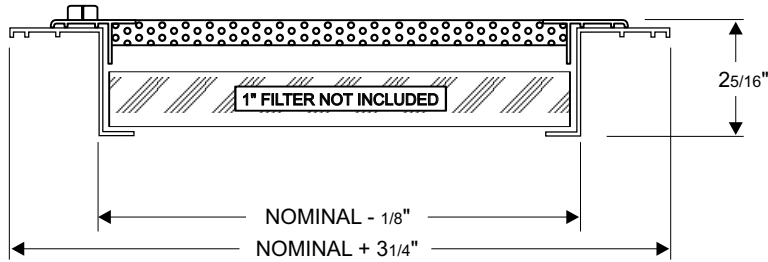

## Perforated Filter Grille

- 22 gauge perforated face filter grille.
- .055 T6 extruded aluminum frame.
- 3/16" holes on 1/4" staggered frame.
- Quick thread knurled knobs for easy filter access.
- Concealed mounting holes.
- Filter retainers.
- Detachable face for easy cleaning.
- For 1" filter (not included).
- Finish Standard:     A Soft White
- Finishes Optional:    B Driftwood Tan
- C \*Colors

**Optional:**

- 2" filter spacing (APERFFG2), filter not included.
- Fractional, odd, I.D. and O.D. sizes available.

CUSTOMER ORDER NO. --		
JOB --		
ARCHITECT --		
CUSTOMER --		
QTY	ORDER SIZE (W x H)	TAG