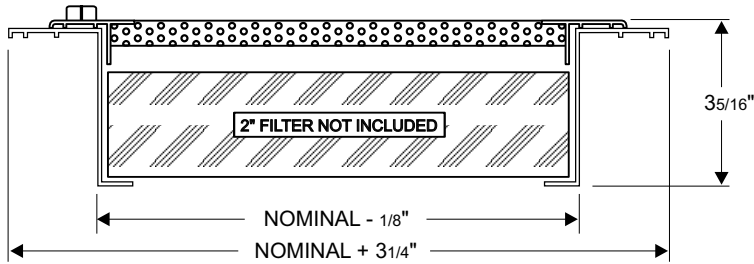

## Perforated Filter Grille

- 22 gauge perforated face filter grille.
- .055 T6 extruded aluminum frame.
- 3/16" holes on 1/4" staggered frame.
- Quick thread knurled knobs for easy filter access.
- Concealed mounting holes.
- Filter retainers.
- Detachable face for easy cleaning.
- For 1" filter (not included).
- Finish Standard:     A Soft White
- Finishes Optional:    B Driftwood Tan
- C \*Colors

**Optional:**

- 2" filter spacing (APERFFG2), filter not included.
- Fractional, odd, I.D. and O.D. sizes available.

CUSTOMER ORDER NO. --		
JOB --		
ARCHITECT --		
CUSTOMER --		
QTY	ORDER SIZE (W x H)	TAG